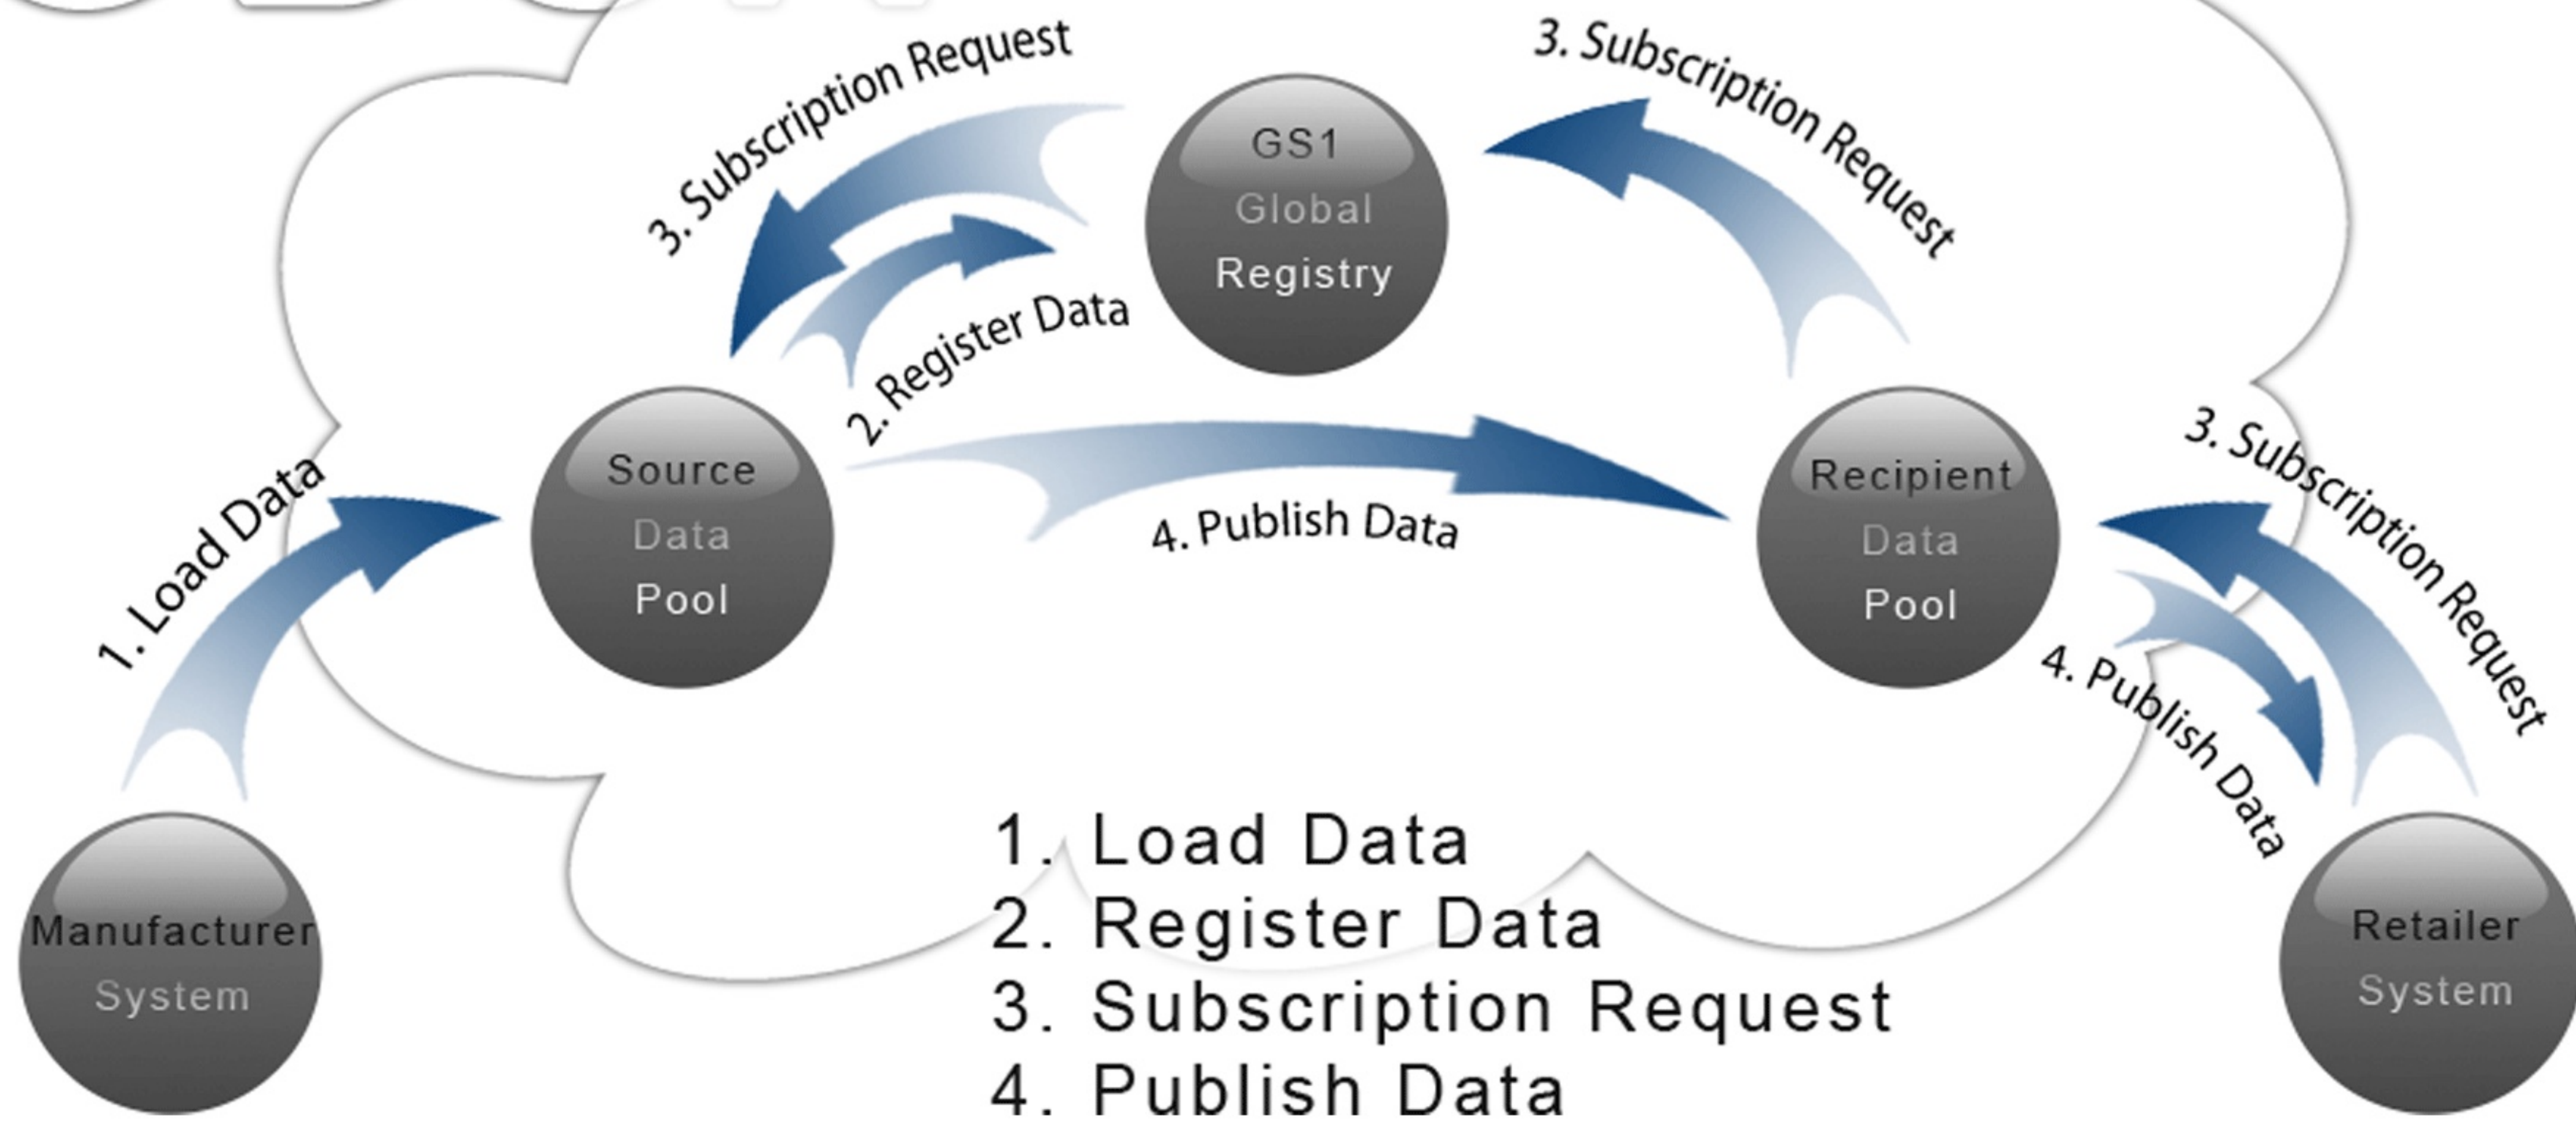

# GDSN

1. Load Data
2. Register Data
3. Subscription Request
4. Publish Data

UOM: EA (each)  
 GTIN: 012345678901  
 Short Desc: green widgets  
 Height: 3  
 Height UOM: IN  
 Weight: 1.5  
 Weight UOM: LB  
 Quantity Next Level: 1

18908

18909

1. Load Data
2. Register Data
3. Subscription Request
4. Publish Data

UOM: EA (each)  
GTIN: 012345678901  
Quantity Next Level: 1

UOM: CA (case)  
GTIN: 512345608901  
Quantity Next Level: 8

UOM: PL (pallet)  
GTIN: 712345618908  
Quantity Next Level: 27